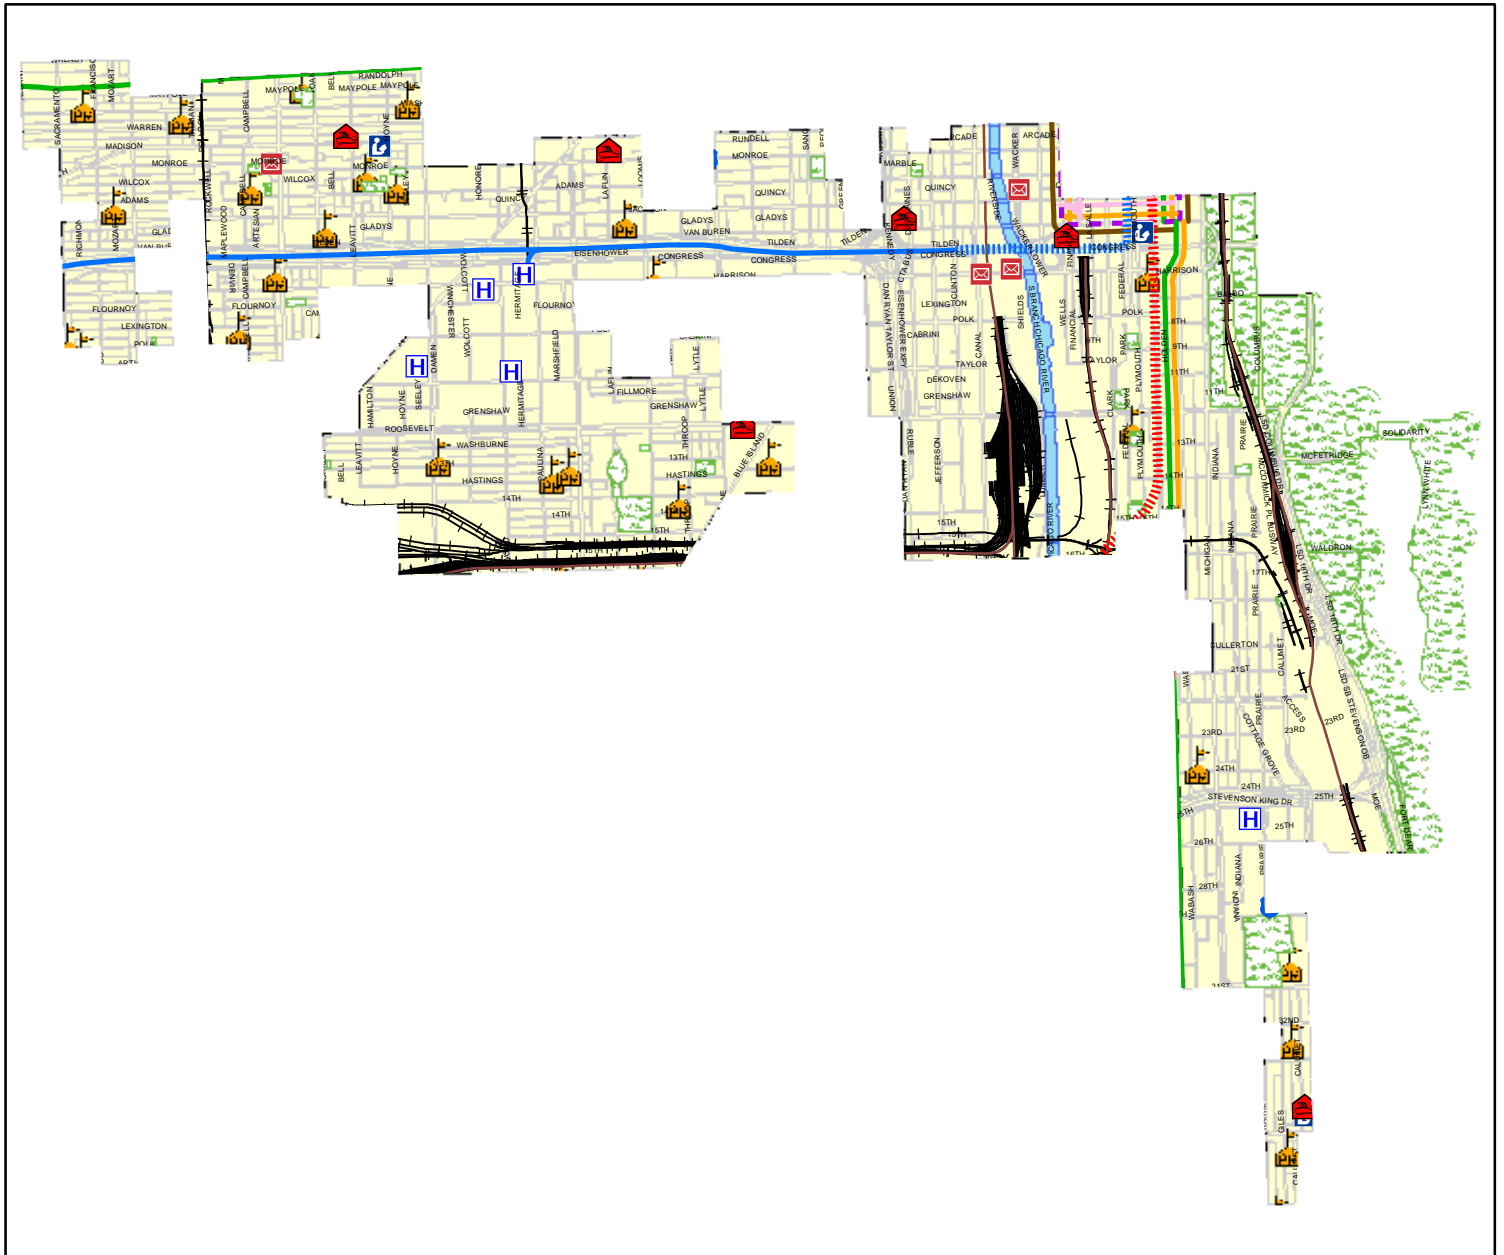

WARD 2

Legend

-  Firehouses
-  Hospitals
-  Library
-  Police Facility
-  U S Post Office
-  Schools
-  Cemetery
-  Parks
-  METRA Lines
-  Railroads
-  Blue Line Subway
-  Blue Line Elevated/At-Grade
-  Brown Line
-  Brown, Purple Lines
-  Green Line
-  Green, Orange Lines
-  Pink, Brown, Purple, Orange Lines
-  Pink, Brown, Purple, Orange, Green Lines
-  Orange Line
-  Purple Line
-  Red Line Subway
-  Red Line Elevated/At-Grade
-  Red, Purple Lines
-  Red, Purple, Brown Lines
-  Yellow Line