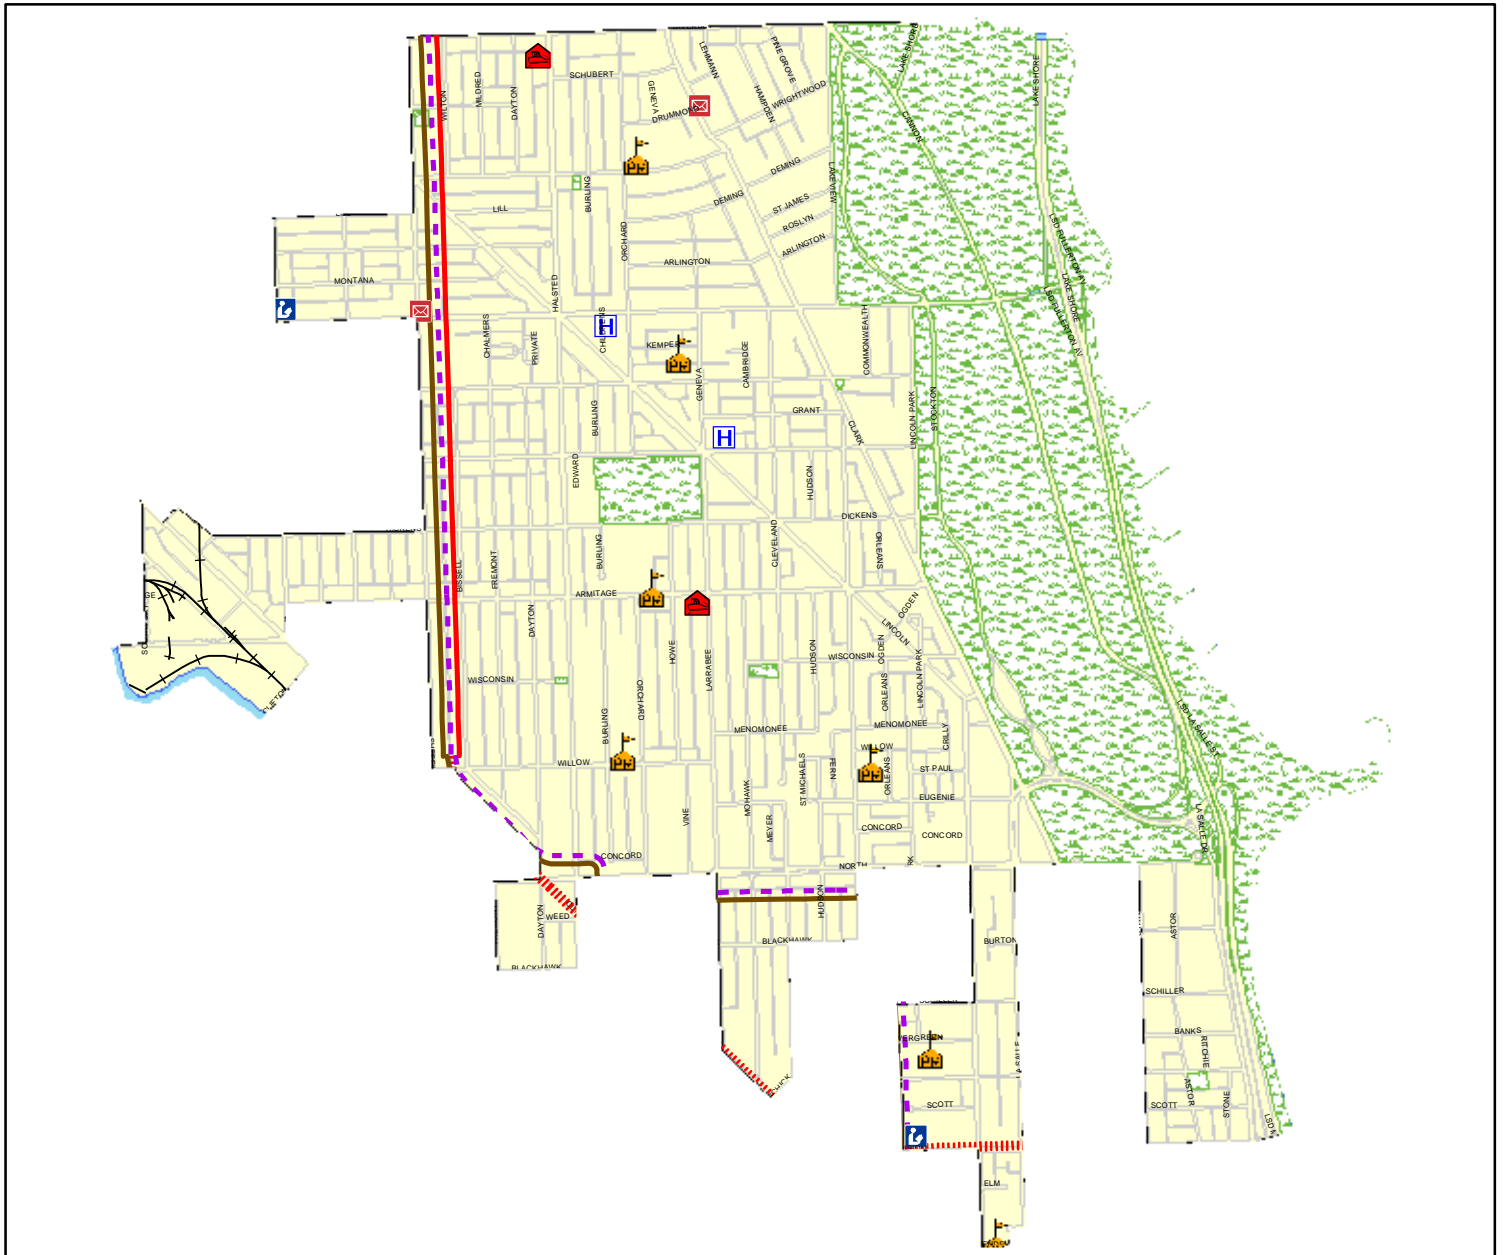

WARD 43

Legend

- Firehouses
- Hospitals
- Library
- Police Facility
- U S Post Office
- Schools
- Cemetery
- Parks
- METRA Lines
- Railroads
- Blue Line Subway
- Blue Line Elevated/At-Grade
- Brown Line
- Brown, Purple Lines
- Green Line
- Green, Orange Lines
- Pink, Brown, Purple, Orange Lines
- Pink, Brown, Purple, Orange, Green Lines
- Orange Line
- Purple Line
- Red Line Subway
- Red Line Elevated/At-Grade
- Red, Purple Lines
- Red, Purple, Brown Lines
- Yellow Line