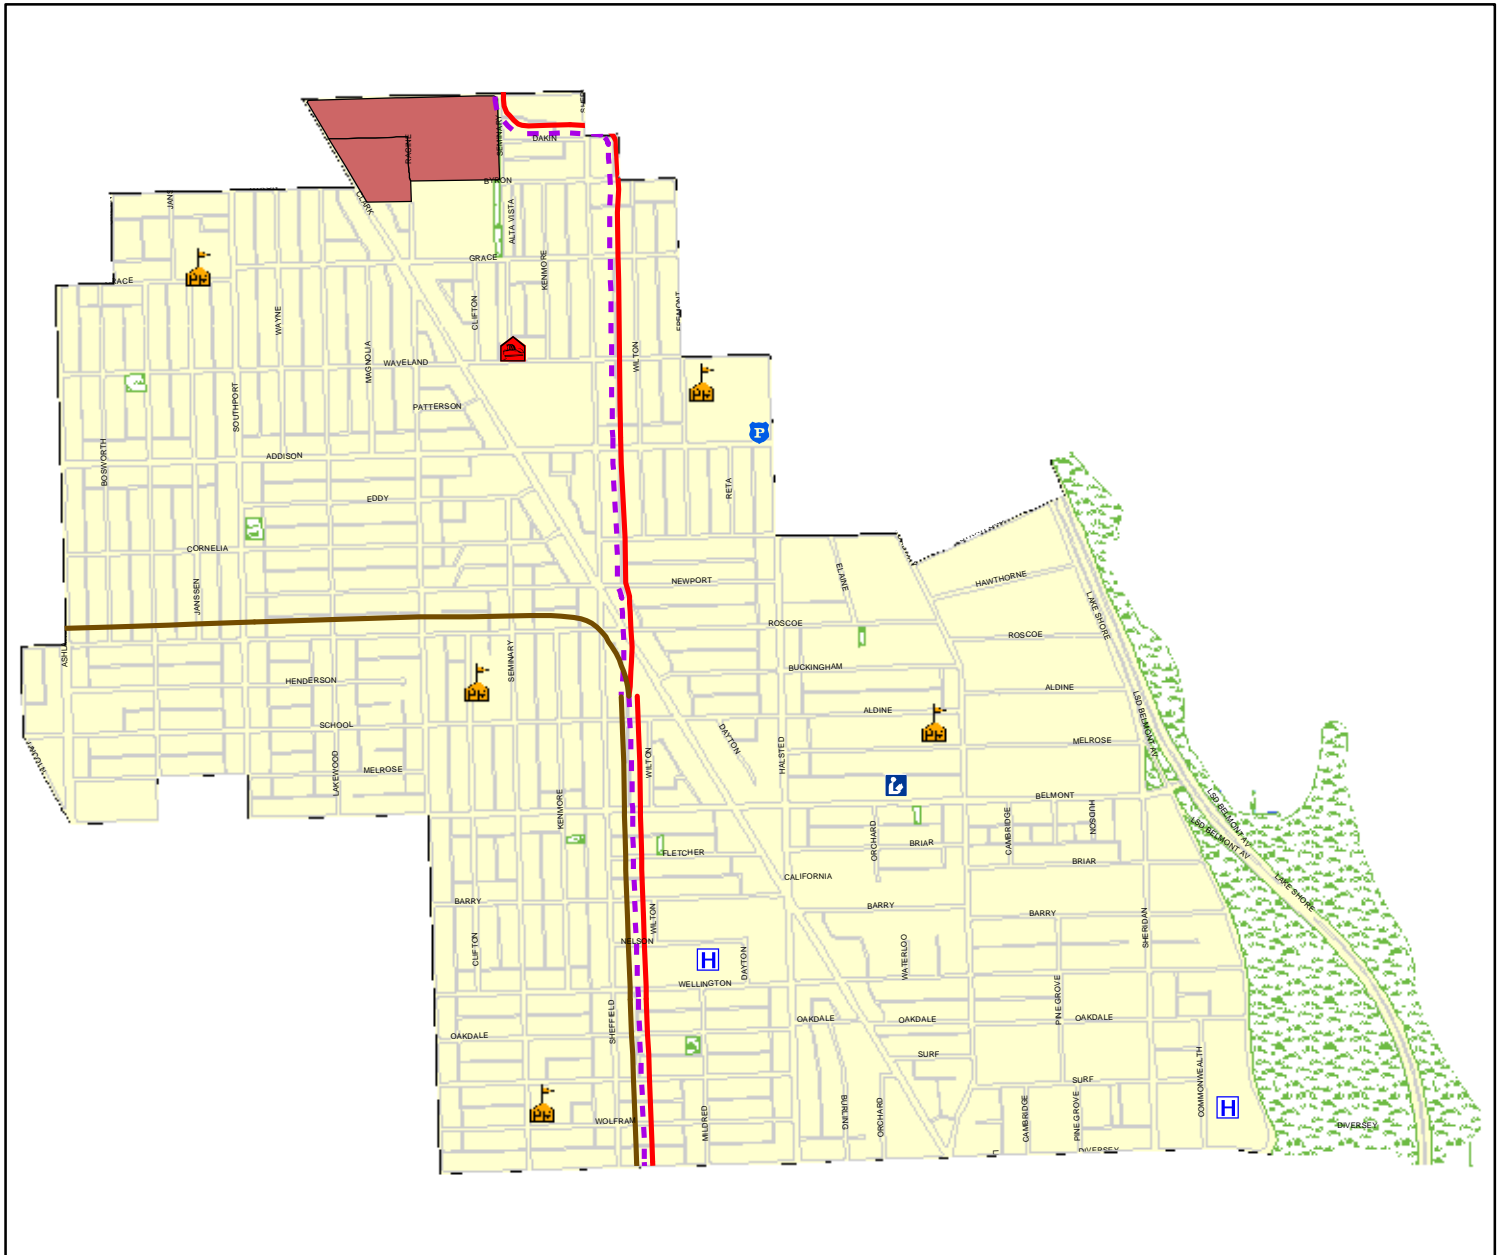

WARD 44

Legend

-  Firehouses
-  Hospitals
-  Library
-  Police Facility
-  U S Post Office
-  Schools
-  Cemetery
-  Parks
-  METRA Lines
-  Railroads
-  Blue Line Subway
-  Blue Line Elevated/At-Grade
-  Brown Line
-  Brown, Purple Lines
-  Green Line
-  Green, Orange Lines
-  Pink, Brown, Purple, Orange Lines
-  Pink, Brown, Purple, Orange, Green Lines
-  Orange Line
-  Purple Line
-  Red Line Subway
-  Red Line Elevated/At-Grade
-  Red, Purple Lines
-  Red, Purple, Brown Lines
-  Yellow Line