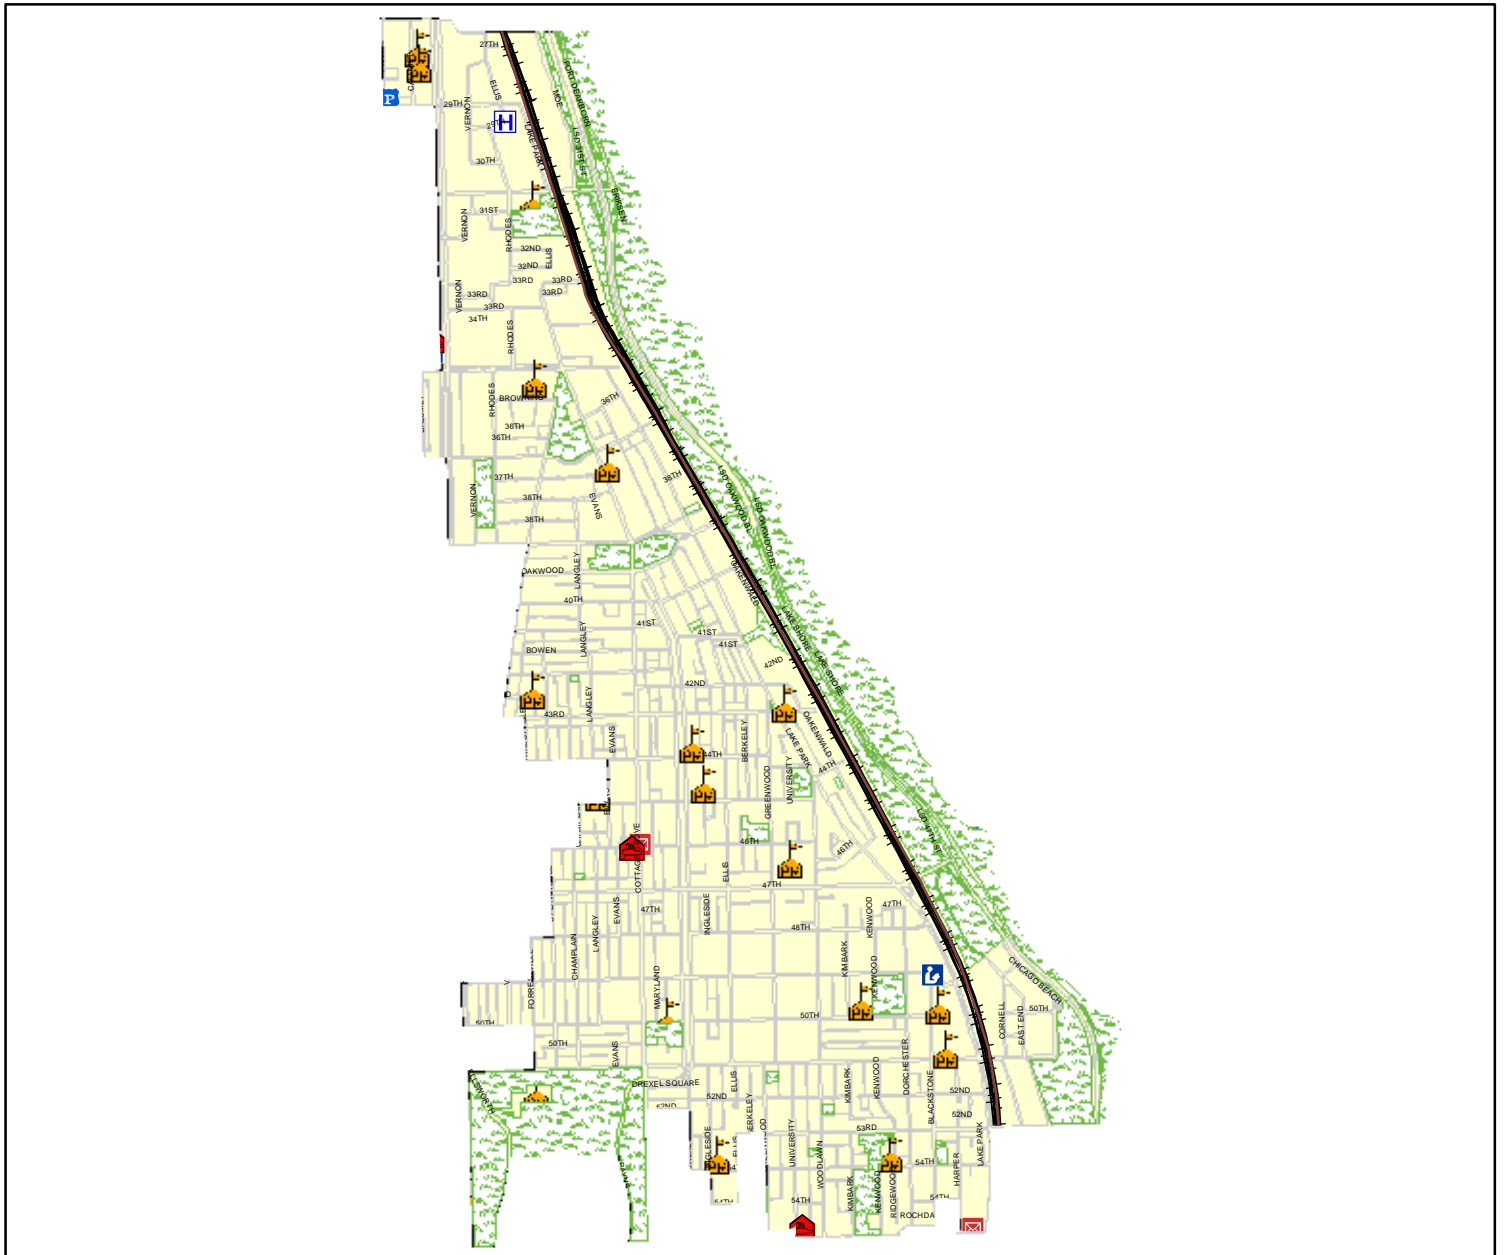

# WARD 4

### Legend

- Firehouses
- Hospitals
- Library
- Police Facility
- U S Post Office
- Schools
- Cemetery
- Parks
- METRA Lines
- Railroads
- Blue Line Subway
- Blue Line Elevated/At-Grade
- Brown Line
- Brown, Purple Lines
- Green Line
- Green, Orange Lines
- Pink, Brown, Purple, Orange Lines
- Pink, Brown, Purple, Orange, Green Lines
- Orange Line
- Purple Line
- Red Line Subway
- Red Line Elevated/At-Grade
- Red, Purple Lines
- Red, Purple, Brown Lines
- Yellow Line